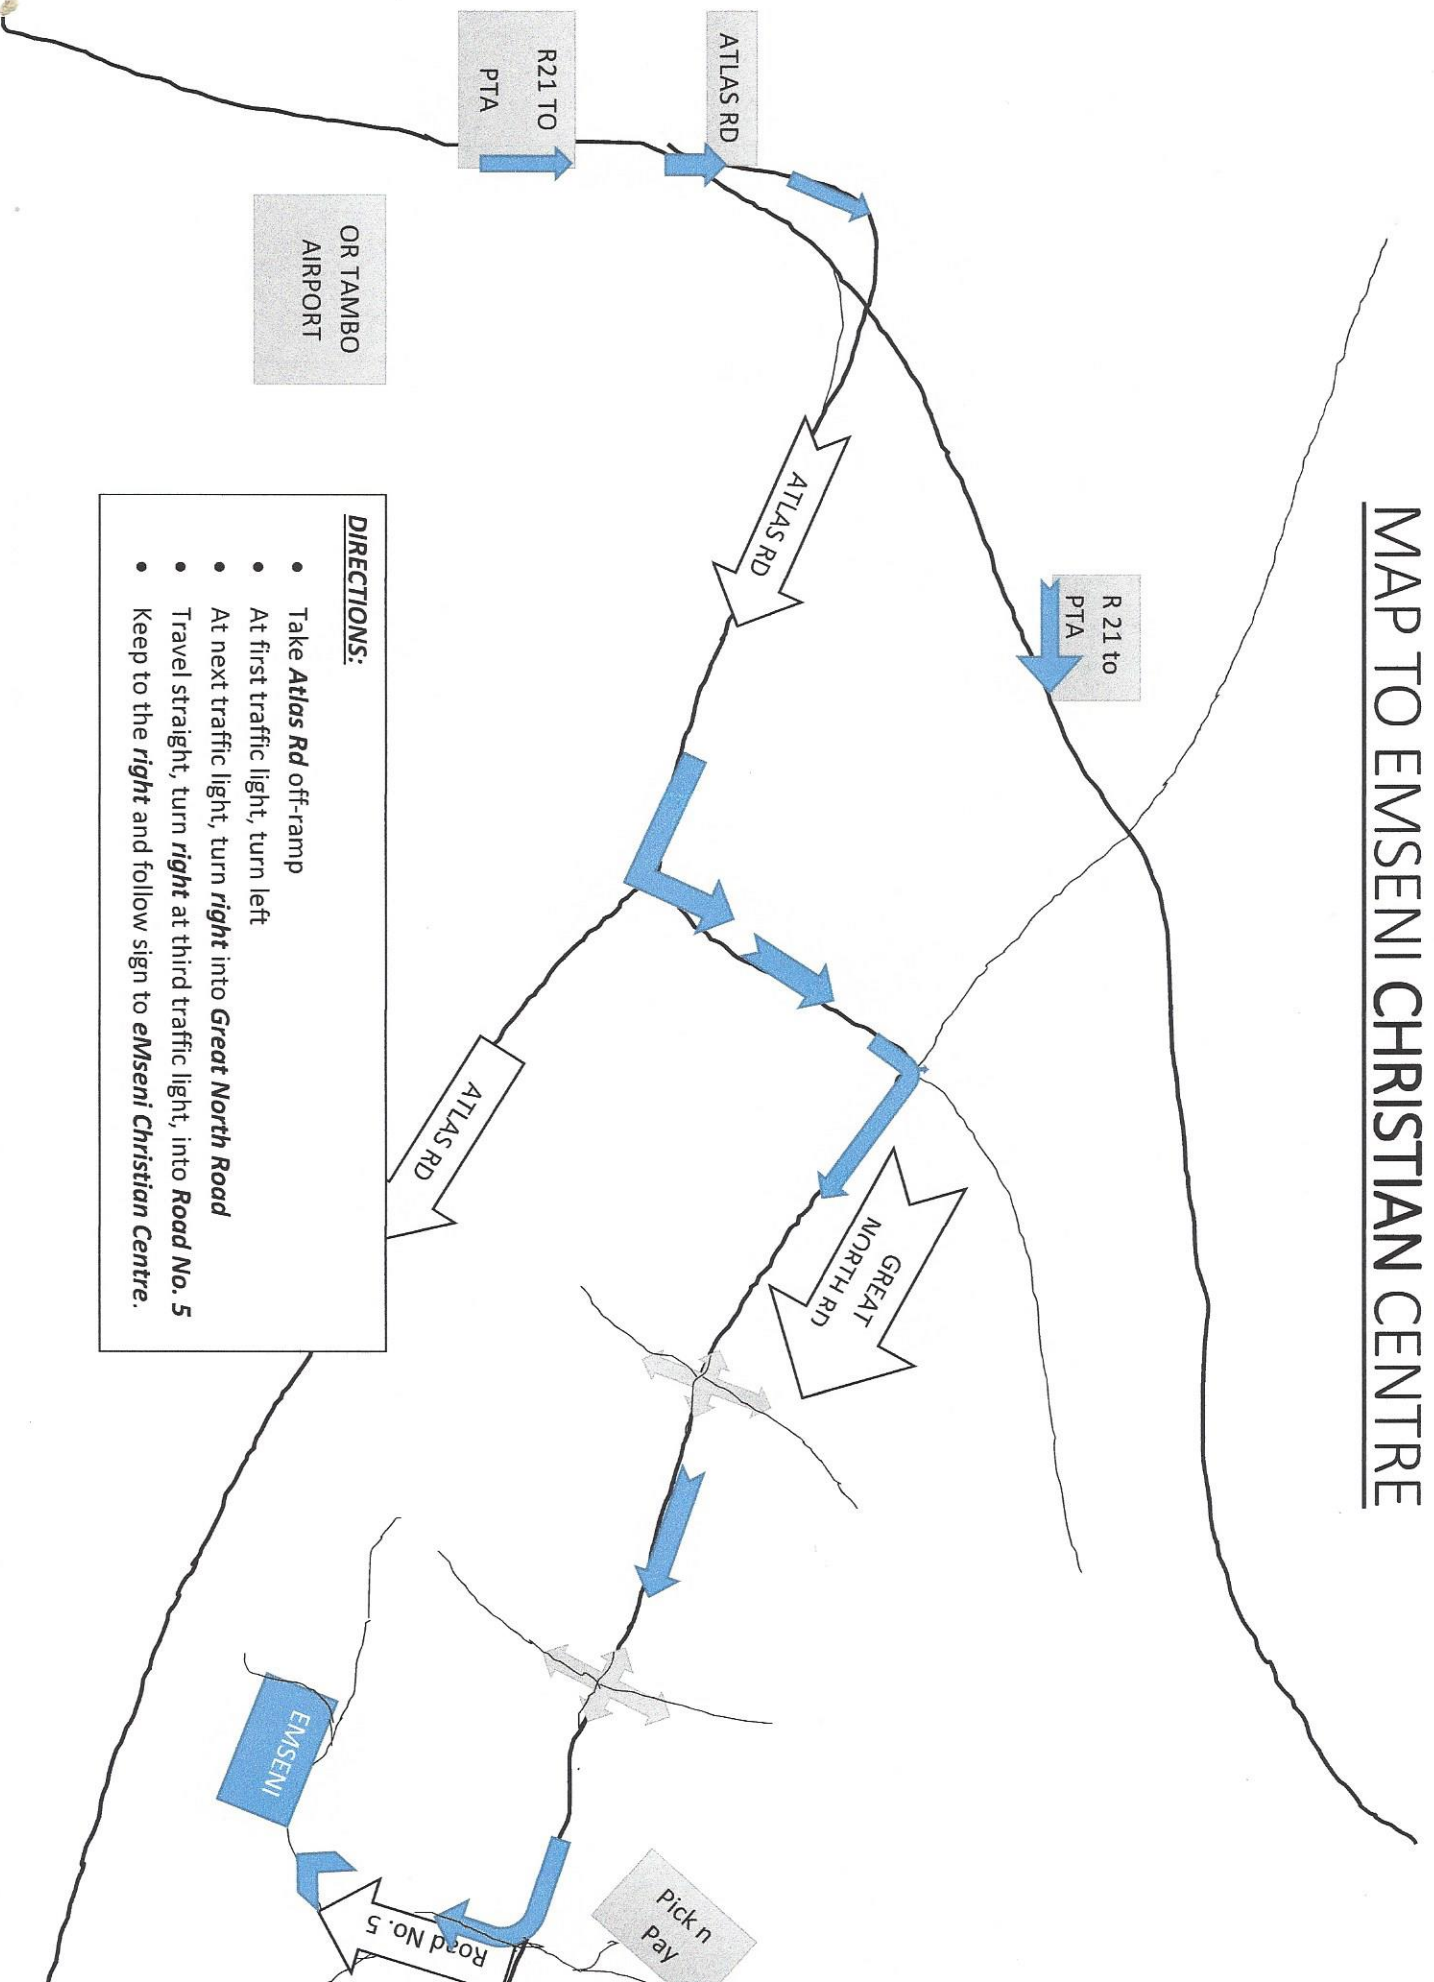

MAP TO EMESENI CHRISTIAN CENTRE

DIRECTIONS:

- Take **Atlas Rd** off-ramp
- At first traffic light, turn left
- At next traffic light, turn **right** into **Great North Road**
- Travel straight, turn **right** at third traffic light, into **Road No. 5**
- Keep to the **right** and follow sign to **eMseni Christian Centre**.